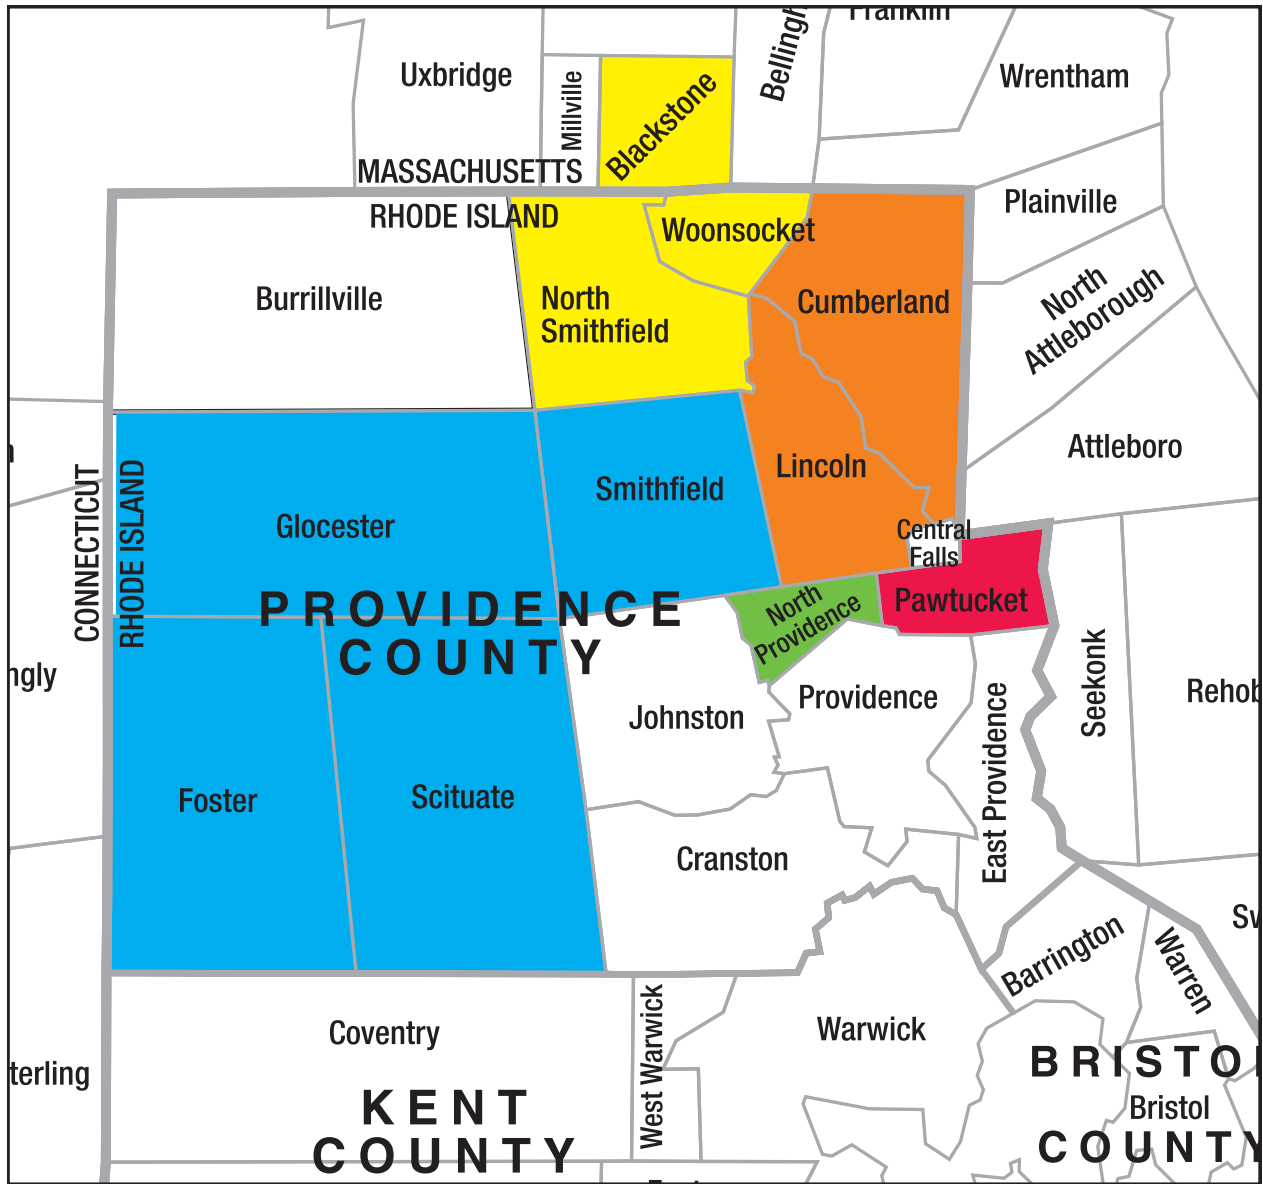

UNMATCHED COVERAGE

58,600 weekly papers

- 16,500 papers** **The Valley Breeze**
Cumberland
Lincoln
- 10,500 papers** **The Valley Breeze & Observer**
Smithfield
Scituate
Foster
Gloucester
- 16,000 papers** **The Valley Breeze**
North Smithfield
Woonsocket
Blackstone, MA
- 6,700 papers** **The North Providence Breeze**
- 8,900 papers** **The Valley Breeze**
Pawtucket