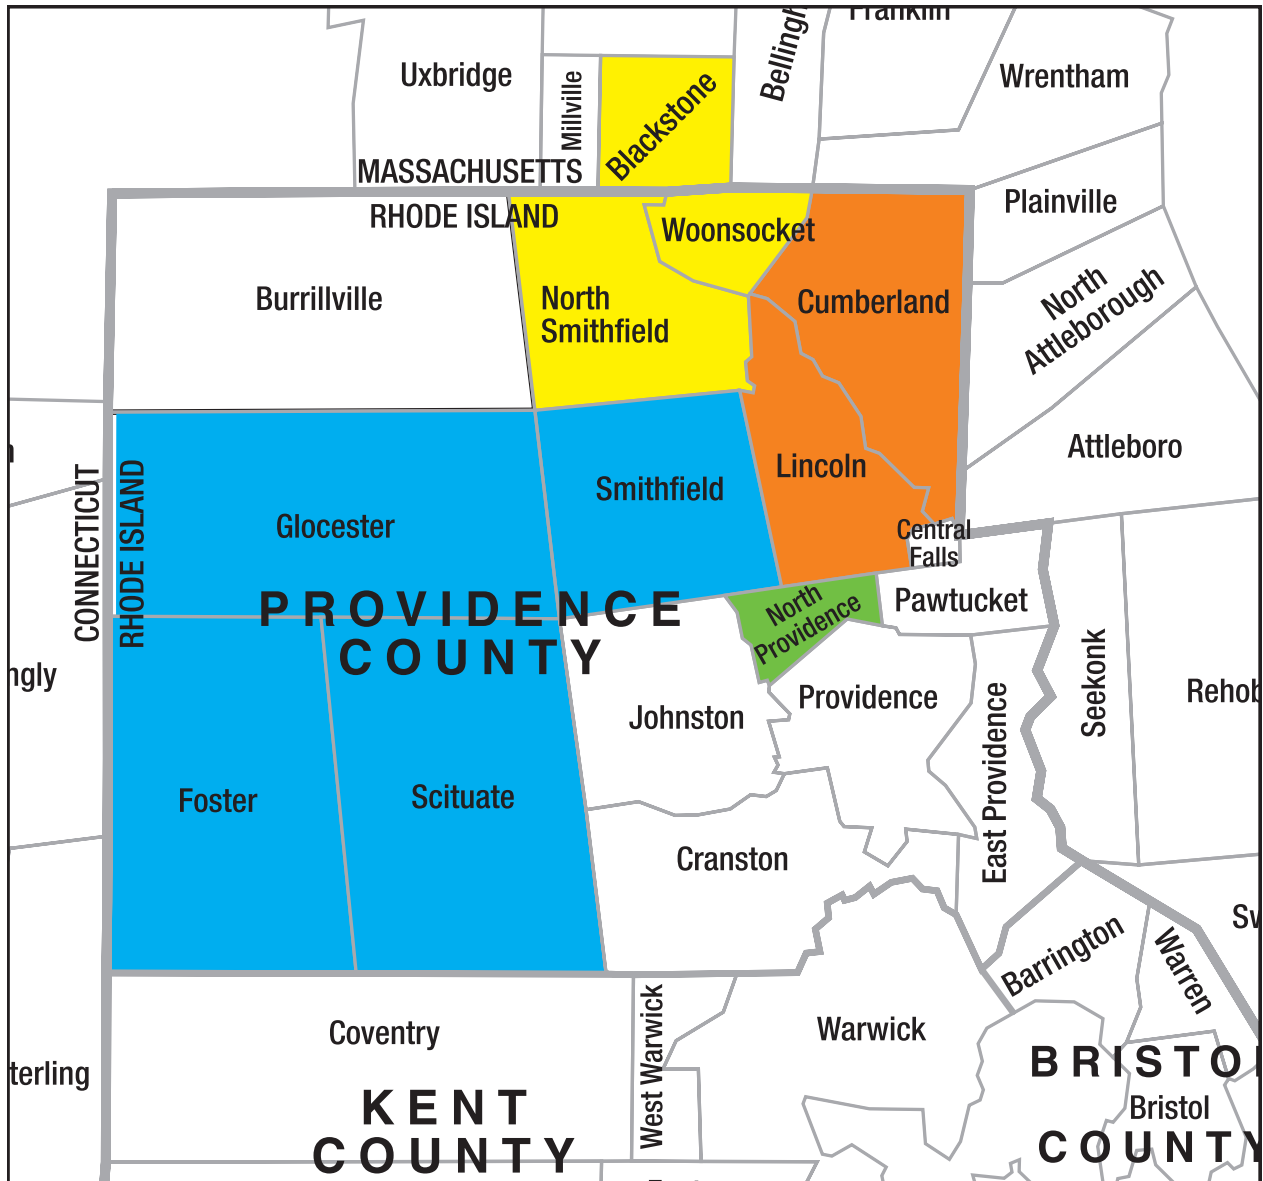

UNMATCHED COVERAGE

50,200 weekly papers

- 17,500 papers
The Valley Breeze
*Cumberland
Lincoln*
- 10,000 papers
The Valley Breeze & Observer
*Smithfield
Scituate
Foster
Glocester*
- 16,000 papers
The Valley Breeze
*North Smithfield
Woonsocket
Blackstone, MA*
- 6,700 papers
The North Providence Breeze